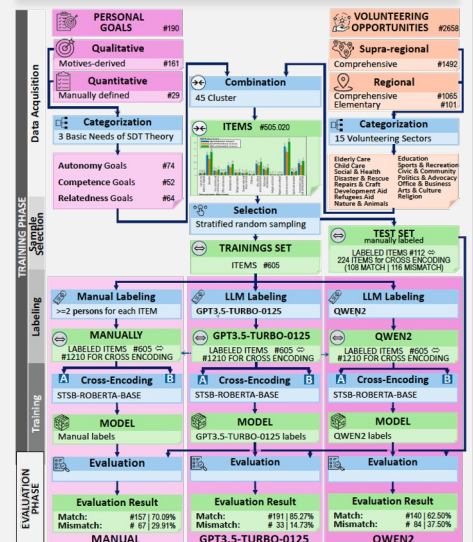

## GOAL-ORIENTED VOLUNTEERING – »GOALIFICATION« BUNDLING OF VOLUNTEERING ACROSS NPOS

### MOBILE APPLICATION SUPPORTING THE GOALIFICATION LIFE-CYCLE

### EXTENSIBLE GOALIFICATION DATA MODEL

### MICRO SERVICE- & EVENTBROKER-BASED ARCHITECTURE